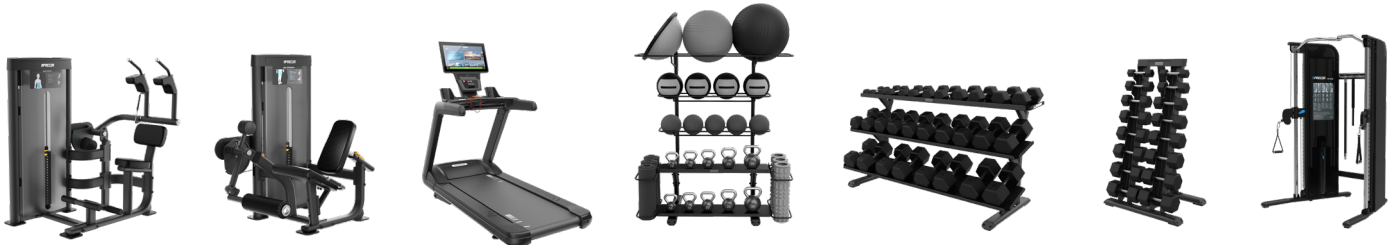

Flat-Incline-Decline Bench

VBR6117

Incorporate strength training into your fitness offerings while staying true to your brand and working within budget and space limitations, the Vitality Benches & Racks Line is an ideal collection of essential equipment for strength training. The Vitality Series offers a wide range of exercises designed specifically for lower-traffic facilities, with a sleek appearance and user-friendly design that allows exercisers to get started quickly and easily. High-quality materials and construction deliver a refined appearance for years to come.

With flat, incline and decline adjustments, quality materials and premium appearance, the Vitality™ Flat-Incline-Decline (FID) Bench delivers on the Precor promise of reliability, functionality, and a proven reputation. A well-placed handle and transport wheels will make it easy for exercisers and staff to reposition the bench from the free weight racks to a cable-based rig like the Precor FTS Glide.

Flat-Incline-Decline Bench

VBR6117

Product Features

WORKING THE ANGLES

Because the back pad of the FID Bench can be adjusted across a 90 degree range between decline and incline, and the seat pad can be inclined across a 20 degree range, exercisers can be comfortably positioned for shoulder press, incline press and many other lifting activities.

LONG-LASTING FUNCTIONALITY

We put our emphasis on ensuring that the features exercisers value the most deliver long-lasting functionality. The pop-pin adjustments and pivots move easily so the FID Bench can be re-positioned repeatedly and without strain.