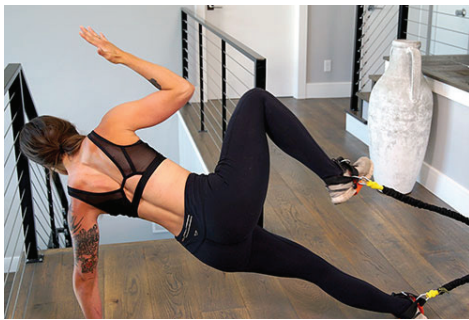

FOOT STRAP

FOOT ATTACHMENT

WATCH NOW

VERSATILE

- Multi-point attachment
- One size fits all
- Buckle clips
- Adjustable straps
- D-ring clips

SPECIFICATIONS

Shipping Dimensions 5.5 x 4.5 x 1.5 in

Shipping Weight 0.15 lbs