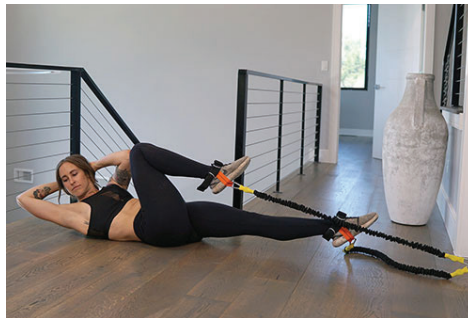

FOOT STRAP

FOOT ATTACHMENT

WATCH NOW

VERSATILE

- Multi-point attachment
- One size fits all
- Buckle clips
- Adjustable straps
- D-ring clips

SPECIFICATIONS

Shipping Dimensions 5.5 x 4.5 x 1.5 in

Shipping Weight 0.15 lbs