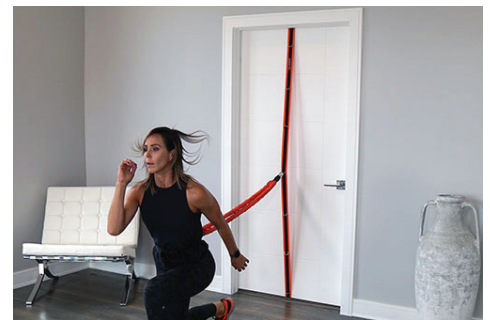

## RESISTANCE BELT

WATCH NOW

## FULL RANGE OF MOTION

- Resistance waist belt
- Adjustable Buckle for fit
- Metal clip for attaching Slastix
- Swivel rotation nearly 360 degrees
- One size fits all