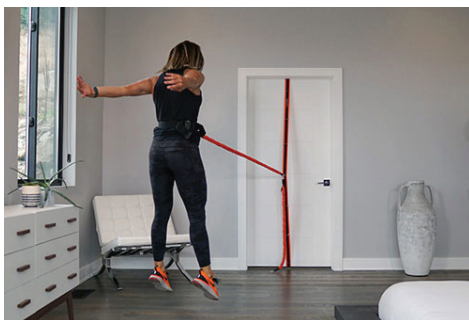

## RESISTANCE BELT

WATCH NOW

## FULL RANGE OF MOTION

- Resistance waist belt
- Adjustable Buckle for fit
- Metal clip for attaching Slastix
- Swivel rotation nearly 360 degrees
- One size fits all