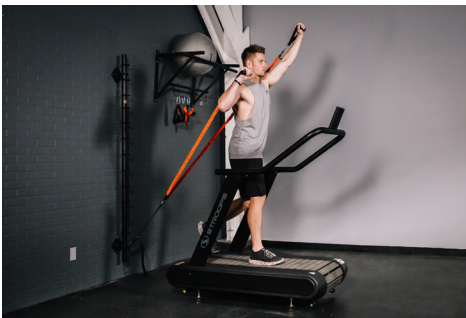

OPTIMILL

SELF PROPELLED TREADMILL

STROOPS®

WATCH NOW

FLAT STANDARD

- No electricity required
- Designed for safety
- Light weight/ Portable
- True walking/ running experience
- No slippage
- Small footprint
- Commercial grade

SPECIFICATIONS

Operation Method	Motorless user control
Speed	Limitless
Track Size	17" x 46.8"
Product Size	30.3" x 58.5" x 63"
Product Weight	220lb (100Kg)
Display	Time, Distance, Speed, Calorie, Pace, Heart Rate
Heart Rate System	Polar wireless chest sensor
Power	Monitor AA batteries
Warranty	2 year