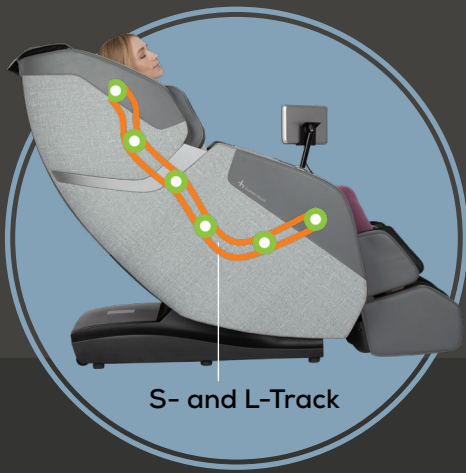

DISCOVER WELLNESS

Pave your own path, make your own road, and then recover like you should. The **WholeBody® Rove** massage chair will make your wellness journey smooth and remarkable.

With a high-performance L-track that extends coverage from your neck and shoulders down to your glutes and thighs, enjoy auto programs focused on helping you relax and recover after a hard workout, or just from life in general. Allow the dynamic stretch to position your body for lengthening of your back and muscles, giving you renewed energy and life—every day.

WHOLEBODY®
ROVE

S- and L-Track

S and L TRACK SYSTEM

While the **L-Track** extends high performance coverage from your neck and shoulders all the way down to your glutes and thighs, the **S-Track** closely follows the curvature of the spine. The result is a massage that is designed to move with the natural curves of your body for optimal results.

INTUITIVE TABLET REMOTE

Easily manage the chair's functions at using the convenient tablet control panel.

BUILT-IN USB PORT

Use the built-in USB port to charge your favorite hand-held device while you listen to music, watch videos, or listen to an eBook.

CLOUD TOUCH ACUPRESSURE

Strategically placed, targeted aircells apply pressure to key healing points and manipulate your body to stretch muscles.

DEFY GRAVITY®

The zero gravity position cradles your back and elevates your legs above your heart, the position doctors recommend as the healthiest way to sit.