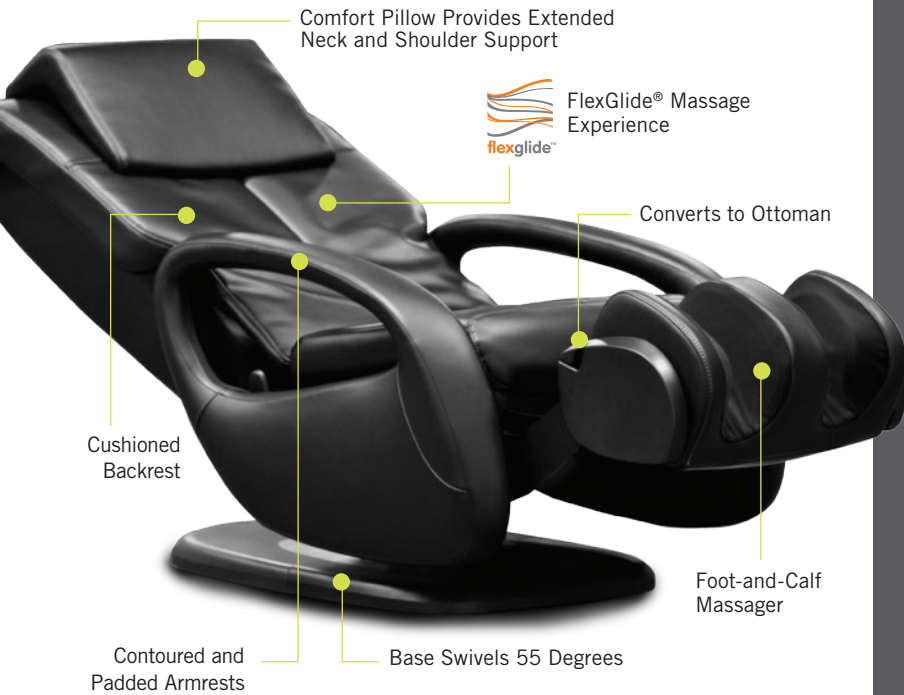

WholeBody® 5.1

RECLINE | MASSAGE | SWIVEL!

A GREAT FULL-BODY MASSAGE. PERIOD.

1 SIT BACK and RELAX!

Recline back, elevate your legs - now you are in a perfect ergonomic position for maximum comfort.

2 PICK a Massage Technique.

Stretch, Flex, Tone, Glide techniques featuring patent pending FlexGlide massage, seamlessly move to simulate the hands and techniques of a trained massage professional.

3 START the Foot-and-Calf Massage for Better CIRCULATION.

Figure-Eight Technology® massages the calves in an upward, wave-like motion, forcing blood toward the body's core. Conveniently rotate to use as a comfortable ottoman.