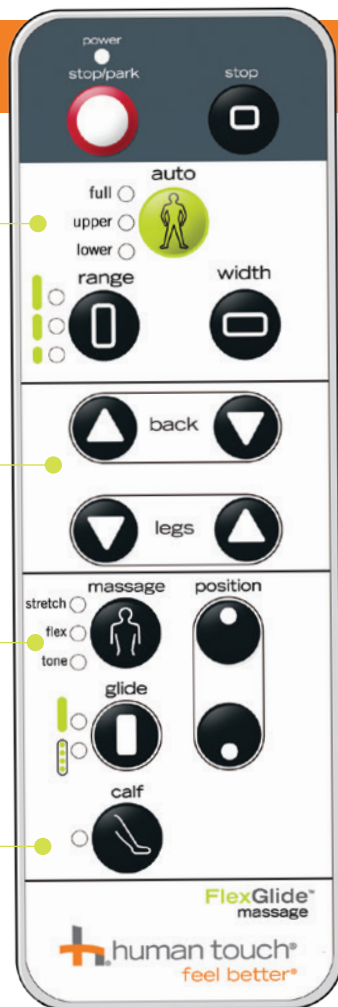

Take Control

Auto Programs

Select from three therapeutic experiences prescribed by the HT Wellness Council.

Dual-Motors

Allows for independent back and leg rest adjustment.

Targeted Muscle Benefits

The immersive experience of FlexGlide provides deep healing at a core level.

Invigorate Your Step

Proprietary **Figure-Eight Technology®** soothes aching, tired feet and legs while improving circulation.

FlexGlide® Patent pending orbital massage technology

Soothing, sensitive, and oh so luxurious, our new FlexGlide massage solution delivers a stress-reducing experience like never before. Free from the pinching and friction associated with typical massage chairs, every contour of your body is therapeutically touched by the unparalleled flexibility and seamless glide of our patent pending FlexGlide orbital technology. Much like a masseuse upgrading you from a dry to a warm oil massage, the FlexGlide experience will have you basking in the glow of ultimate relaxation.

PART NUMBER:

100-WB51-001
Black SöfHyde
Upholstery Upholstery

DIMENSIONS:

Chair Size (upright): 40" L x 28" W x 40" H
Chair Size (reclined): 67" L x 28" W x 28" H

3-Year Limited Warranty

Human Touch®, LLC
4600 E Conant Street, Long Beach, CA 90808 USA (800) 742-5493
©2017 Human Touch®, LLC. Human Touch is a registered trademark of Human Touch®, LLC.
No medical claims are warranted or implied by the use of this product. Specifications are subject to change. SöfHyde is a synthetic, leather-like upholstery that does not include any animal hide or leather.

humantouch.com