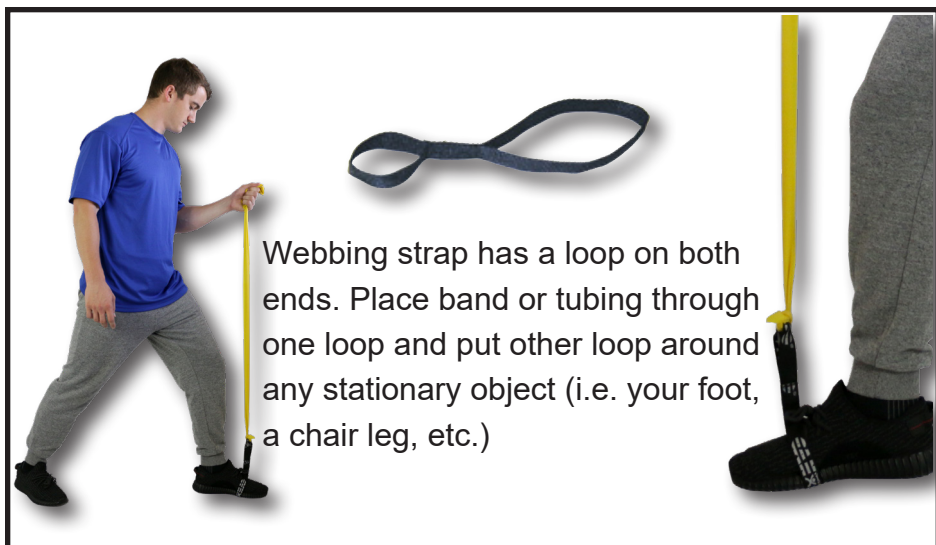

GANDO®

Band and Tubing Accessory

LOOP STIRRUPS

Webbing strap has a loop on both ends. Place band or tubing through one loop and put other loop around any stationary object (i.e. your foot, a chair leg, etc.)