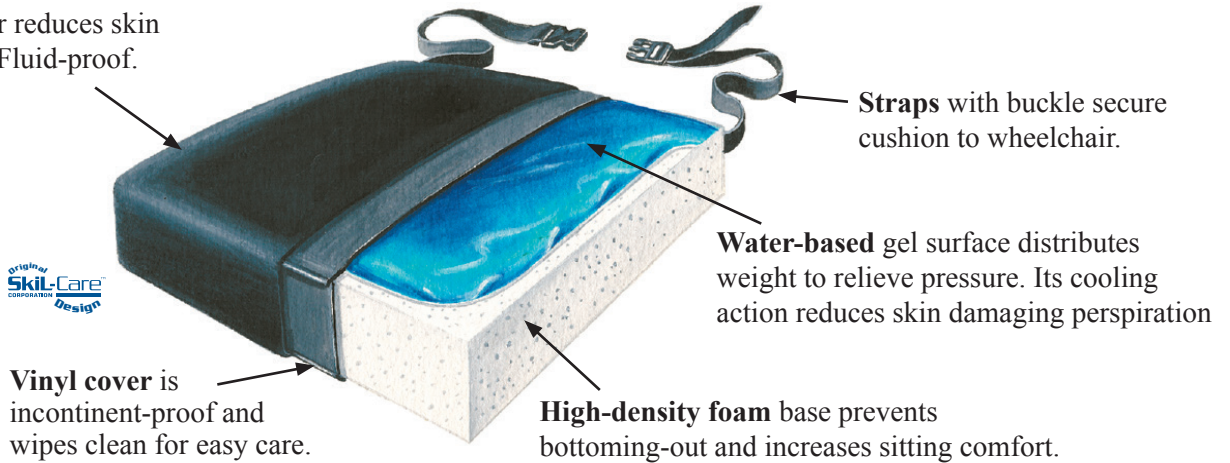

Low-Shear I cover reduces skin friction and shear. Fluid-proof.

Vinyl cover is incontinent-proof and wipes clean for easy care.

High-density foam base prevents bottoming-out and increases sitting comfort.

Gel-Foam Coccyx Cushion - 751025

Sittin Pretty Bimini Blue - 751200

Purpose

Skil-Care's Gel-Foam Cushion is a gel over foam designed to relieve pressure and increase comfort. The water based gel surface provides cooling action that reduces skin-damaging perspiration.

Easy to Use

Place cushion on a level surface and secure to the chair with safety ties.

Easy Care

The Low-Shear outer cover can be laundered and dried at temperatures up to 180°F (82°C). Do not use bleach.