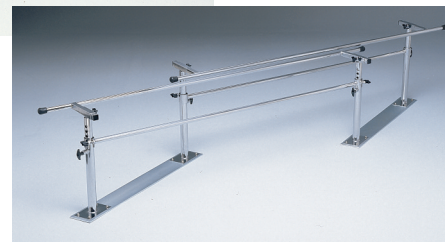

parallel bars

treatment furniture

space-saving parallel bars

ready for use

- wall mount bars fold against wall when not in use
- single plunger/lock keeps bars steady during use
- 7' length with 42"L x 5"W wood base
- adjustable hand rails from 28"-42"H
- 22½"W between handrails
- 1½" diameter handrail
- 300 lb capacity

folded for storage

15-4010 wall mount, 7' length 800.00

folding parallel bars

wood base

steel base shown folded

- available in 7' and 10'L
- rails adjust from 22"-36" high; from 16"-24" wide
- 1½" diameter handrail
- wood base is 42"L x 7"W x 1¼"H
- steel base is 42"L x 5"W x ¼"H
- 250 lb capacity

wood base		steel base	
15-4000	7' length 825.00	15-4004	7' length 850.00
15-4001	10' length 850.00	15-4005	10' length 900.00

adjustable height floor/platform mounted bars

floor mounted

platform mounted

- height adjustable from 31"-41"H
- 22½"W between handrails
- 350 lb capacity

adjustable height platform mounted parallel bars

- height adjustable rails 26"-44"H
 - 10½' or 12'L x 30"W platform
 - 25½"W between handrails
 - 300 lb capacity
- | | |
|---------|---------------------|
| 15-4030 | 10' length 1,475.00 |
| 15-4031 | 12' length 1,650.00 |