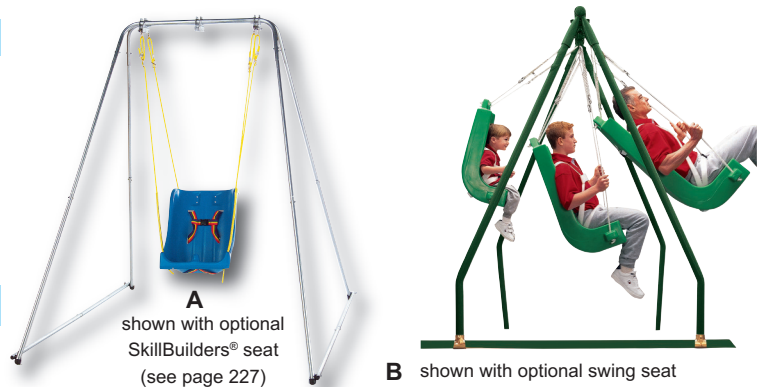

swing frames for vestibular training and play therapy

pediatric positioning

Vestibulator® II

- all the benefits of a ceiling suspension system
- 360° vertical rotation system for simultaneous vertical/horizontal stimulation

Vestibular A-frame complete set

- durable steel free-standing frame
- 12'10"L x 6'6"W x 7'6"H
- 500 lb capacity; 300 lb working load
- set includes: frame, 4-point spinner, log swing, circle platform swing, flying saucer swing, therapy net swing with board, vertical bouncer, 2 height adjustment systems, 2 safety rotational devices, 4 safety snaps and 10' x 5' rainbow mat

🚚	30-1600	A-frame complete set	4,500.00
---	---------	----------------------	----------

swing frames

indoor/outdoor frame

- portable indoor/outdoor frame made with galvanized-steel pipe construction
- 83"L x 70"W x 77"H
- 250 lb capacity

A
shown with optional SkillBuilders® seat (see page 227)

B shown with optional swing seat

JennSwing® outdoor frame set

- durable steel frame requires in-ground installation
- includes green end caps, red JennSwing® and chains
- 500 lb capacity; 300 lb working load