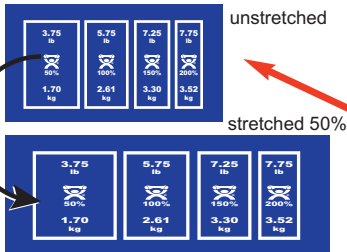

when a level of force is reached, the indicator shape will change from a rectangle to a square

50-yards

6-yards